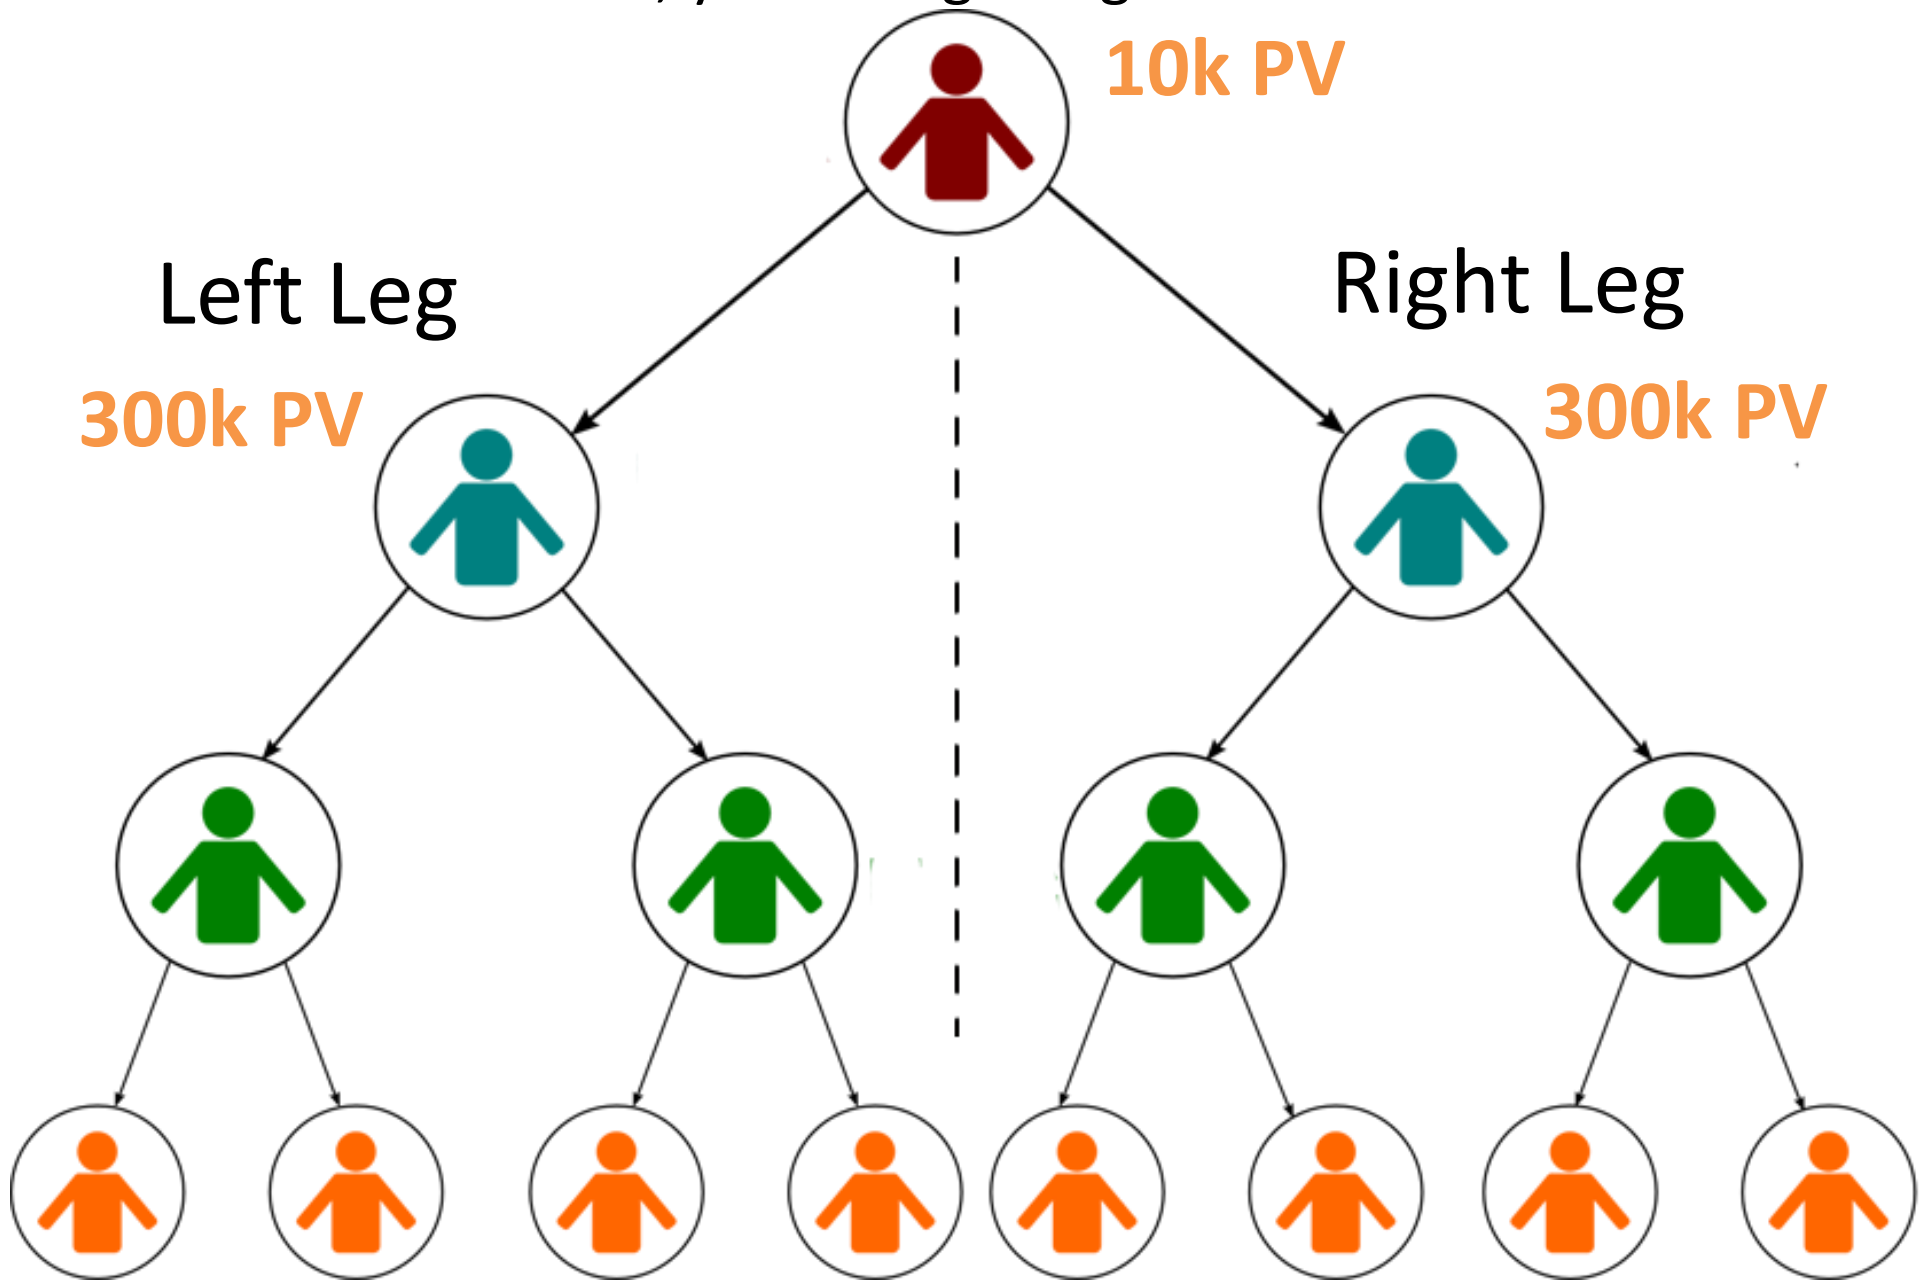

Membership is FREE.

To maintain your membership, just purchase **ONE** item every 365 days!

**Start by buying and using the
products.**

And introduce to your friends.

Members enjoy discounted prices.

**To receive commissions:
Recruit 2 downlines**

Each of your downlines does the same, thus creating a binary network.

If you are able to recruit more friends, place them as your downlines' downlines and help them grow.

By doing so, you are also growing your network.

When each leg has an accumulated group PV of 300k, and you have 10k, you start getting commissions!

As your own accumulated personal PV increases, you get promoted to a higher level (receive higher commissions)...

- **There is no demotion.**
- **No break-away even if your downlines are more successful than you!**

FAQ

- Is there a monthly or yearly quota to achieve?

Ans: No. Go at your own pace. Once both legs hit a minimum of 300k PV each, you get paid. This process then repeats itself.